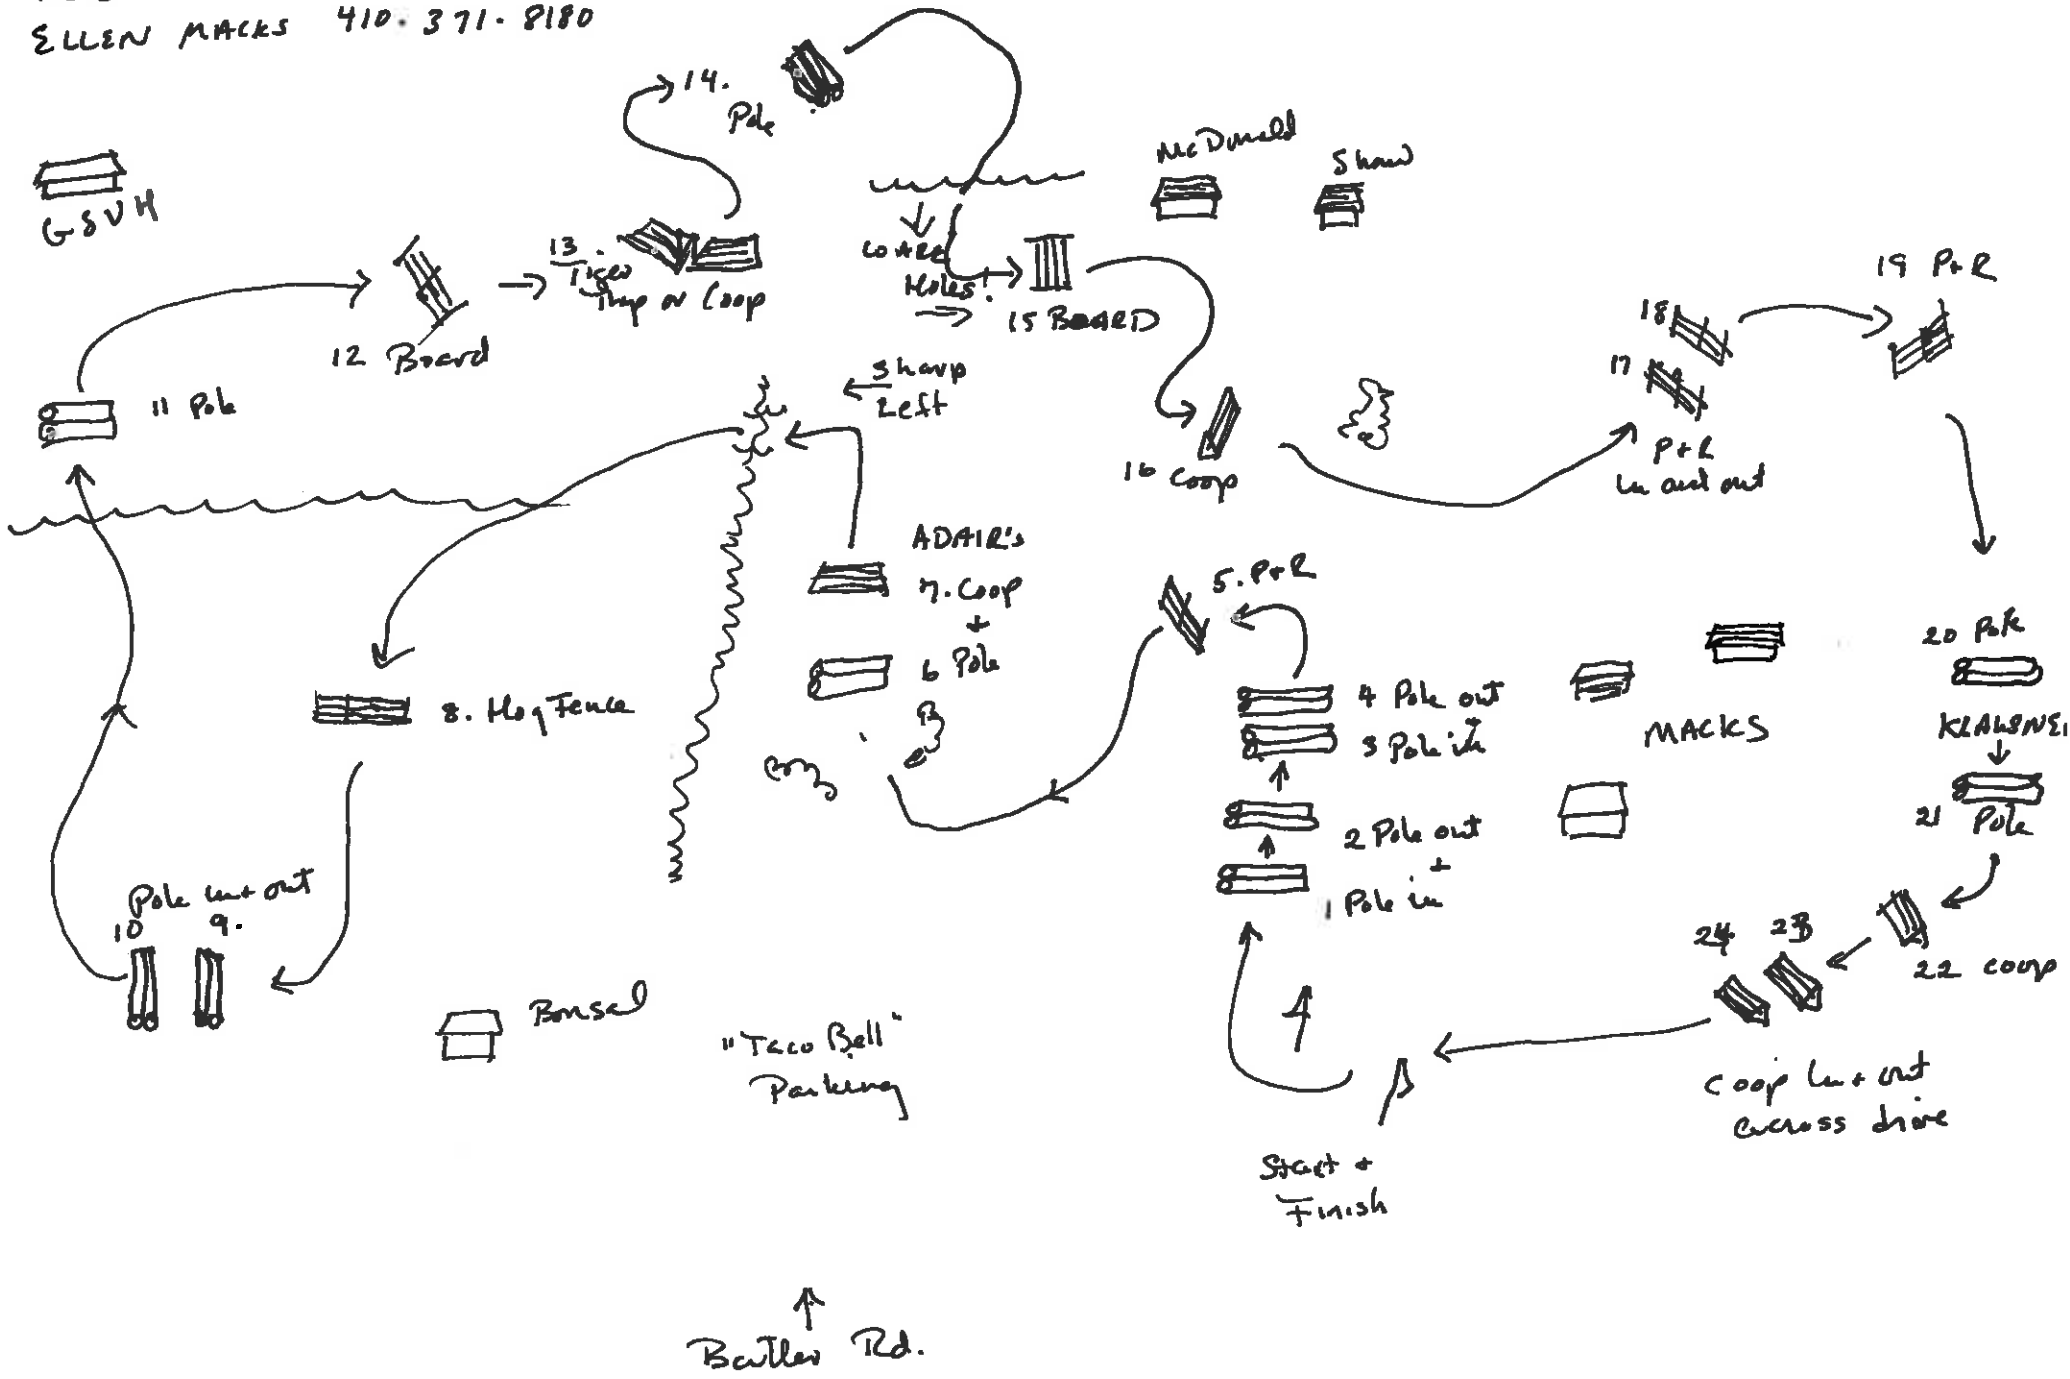

April 12th, 8:30 AM
April 13th, 1 P.M.

2015 GSVH HUNTER TAKE - OPEN COURSE

Follow ORANGE TAPE

3701 Butler Rd.
Reisterstown, Md 21136
ELLEN MACKS 410-371-8180

GSVM HUNTER FACE 2015
 April 12th, 8:30 A.M.
 April 13th, 1 P.M.
 3701 Butler Rd.
 Reisterstown, MD 21138
 ELLEN MACKS 410-371-8180

Low + Flat Course
 Riders yield to horses
 on the Open Course
 Follow Green ribbons,
 Purple marks
 Non-jump option

* Please WALK THROUGH all barnyards.
 Gates will be open on event days.
 Bonsal Panels will be lowered.

^ Butler Rd