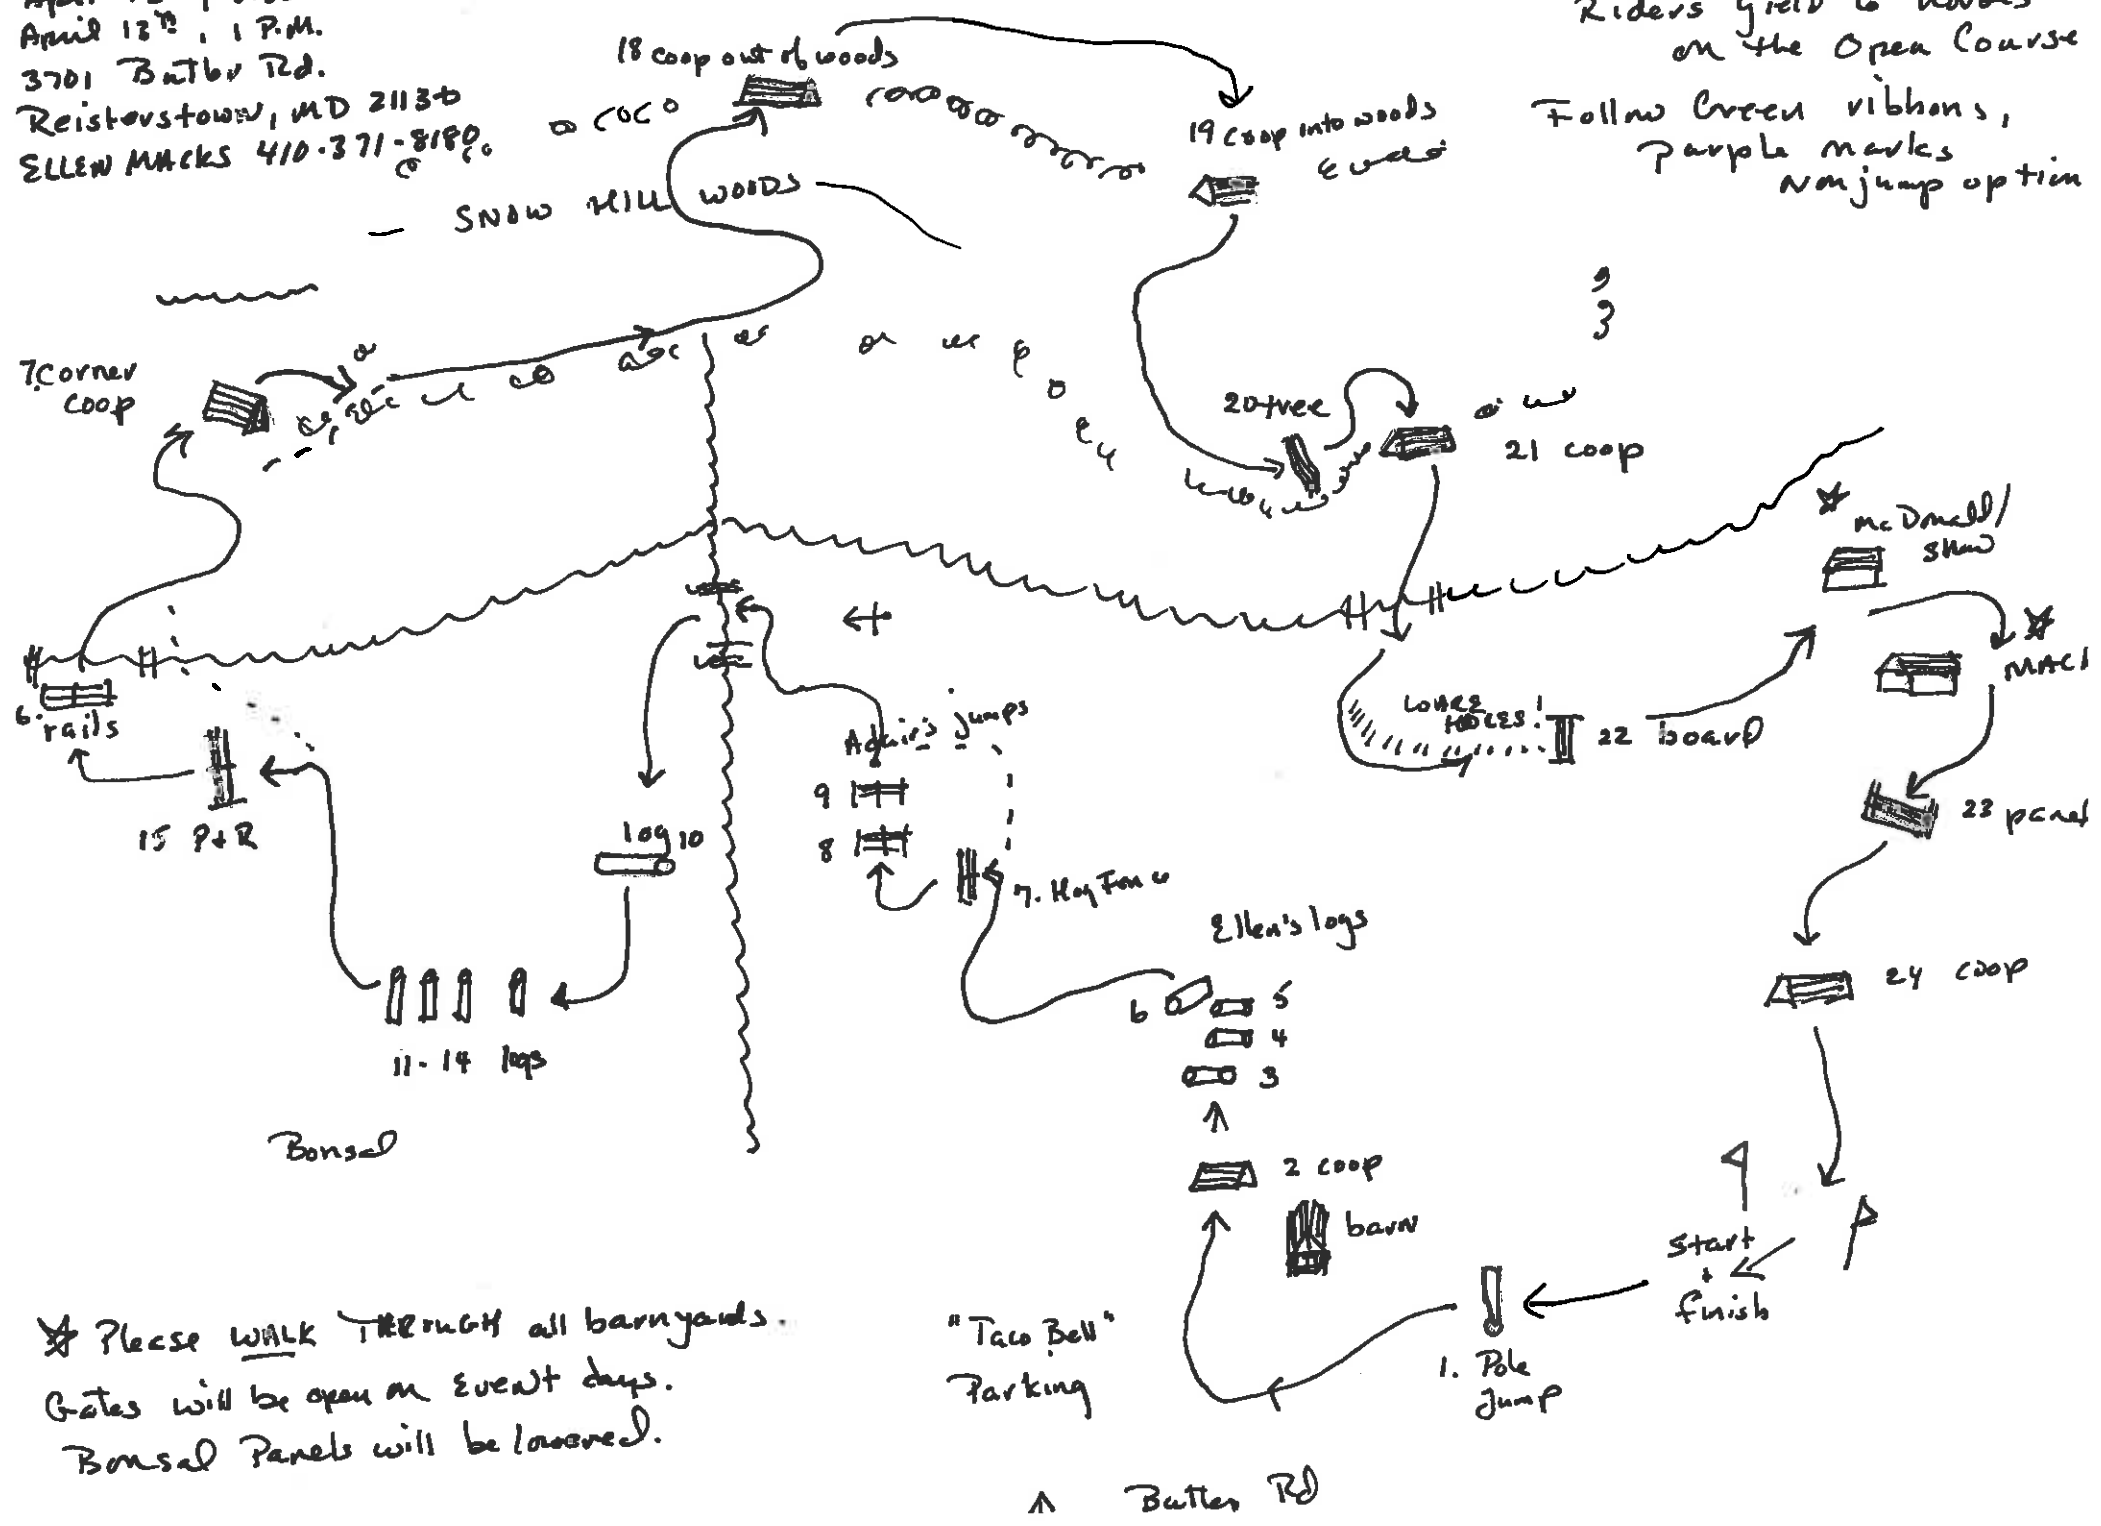

April 12th, 8:30 AM
April 13th, 1 P.M.

2015 GSVH HUNTER TAKE - OPEN COURSE

Follow ORANGE TAPE

3701 Butler Rd.
Reisterstown, Md 21136
ELLEN MACKS 410-371-8180

GSVM HUNTER FACE 2015
 April 12th, 8:30 A.M.
 April 13th, 1 P.M.
 3701 Butler Rd.
 Reisterstown, MD 21138
 ELLEN MACKS 410-371-8180

Low + Flat Course
 Riders yield to horses
 on the Open Course
 Follow Green ribbons,
 Purple marks
 Non-jump option

* Please WALK THROUGH all barnyards.
 Gates will be open on event days.
 Bonsal Panels will be lowered.

^ Butler Rd