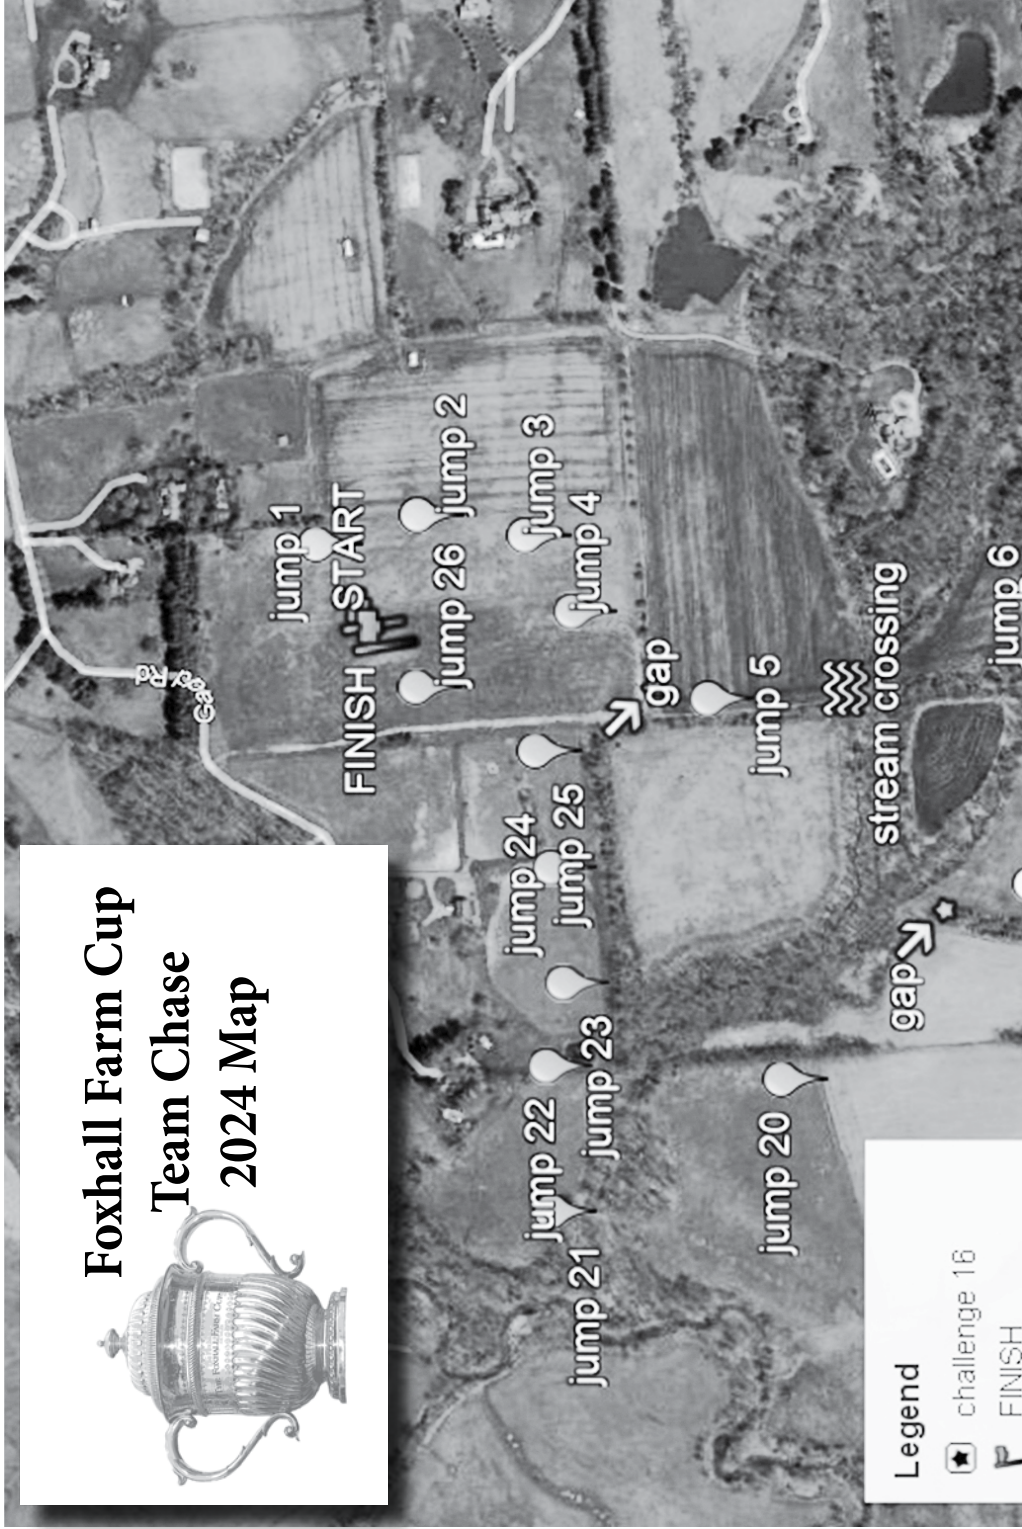

Foxhall Farm Cup Team Chase 2024 Map