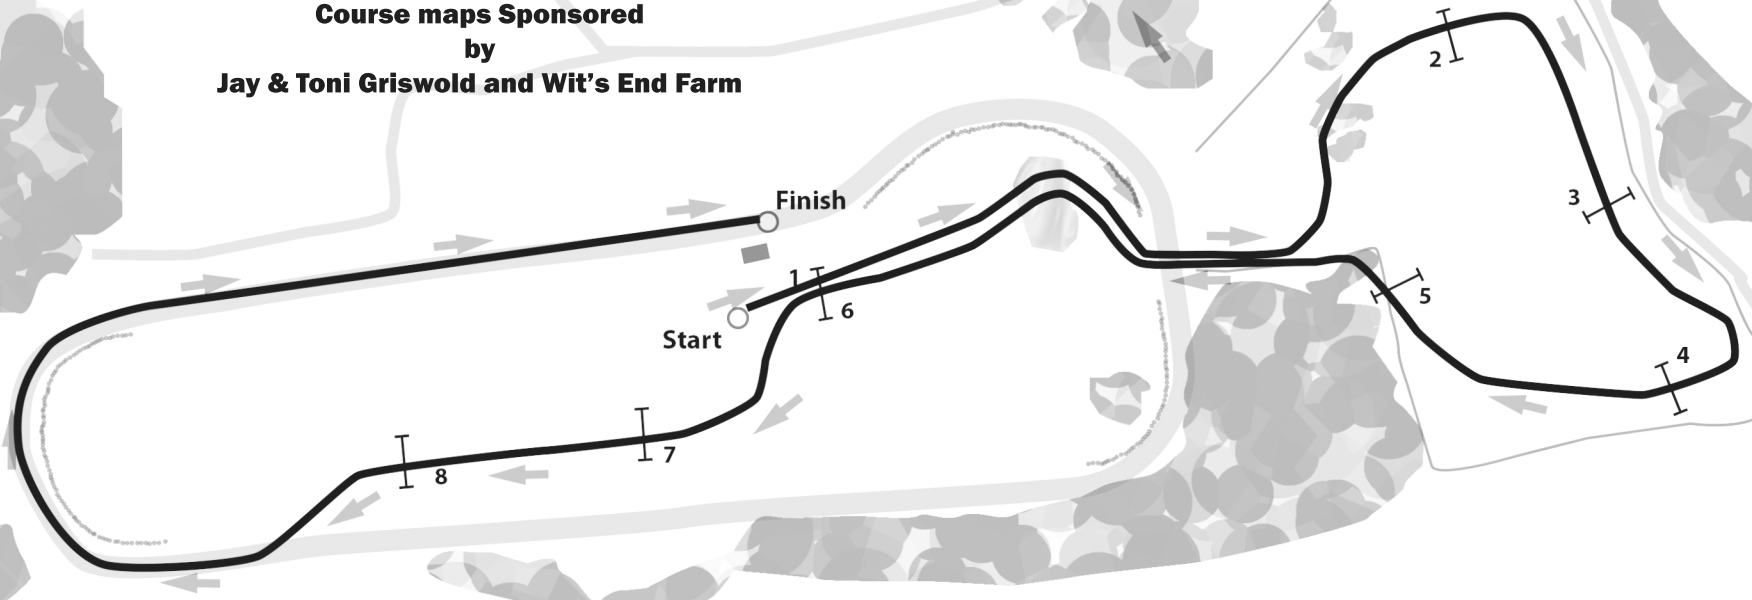

**Course maps Sponsored  
by  
Jay & Toni Griswold and Wit's End Farm**

**3 Mile Timber Course**  
*Cross Finish Line One Time*

**Finish**

**Start**

**The Green Spring Point to Point  
at  
Shawan Downs  
Timber Course Map  
Races 3, 4, 5, 6**

**Course maps Sponsored  
by  
Jay & Toni Griswold and Wit's End Farm**

**Junior Field Master's Chase  
at  
Shawan Downs  
for  
The Green Spring Point to Point**

**FLAGS**  
**WHITE on RIGHT**  
**RED on LEFT**

**Course maps Sponsored  
by  
Jay & Toni Griswold and Wit's End Farm**

Start 1 1/2 miles

Finish

Start 2 miles

**The Green Spring Valley Point to Point  
at  
Shawan Downs  
Flat RaceCourse Map  
Races 7 and 8**