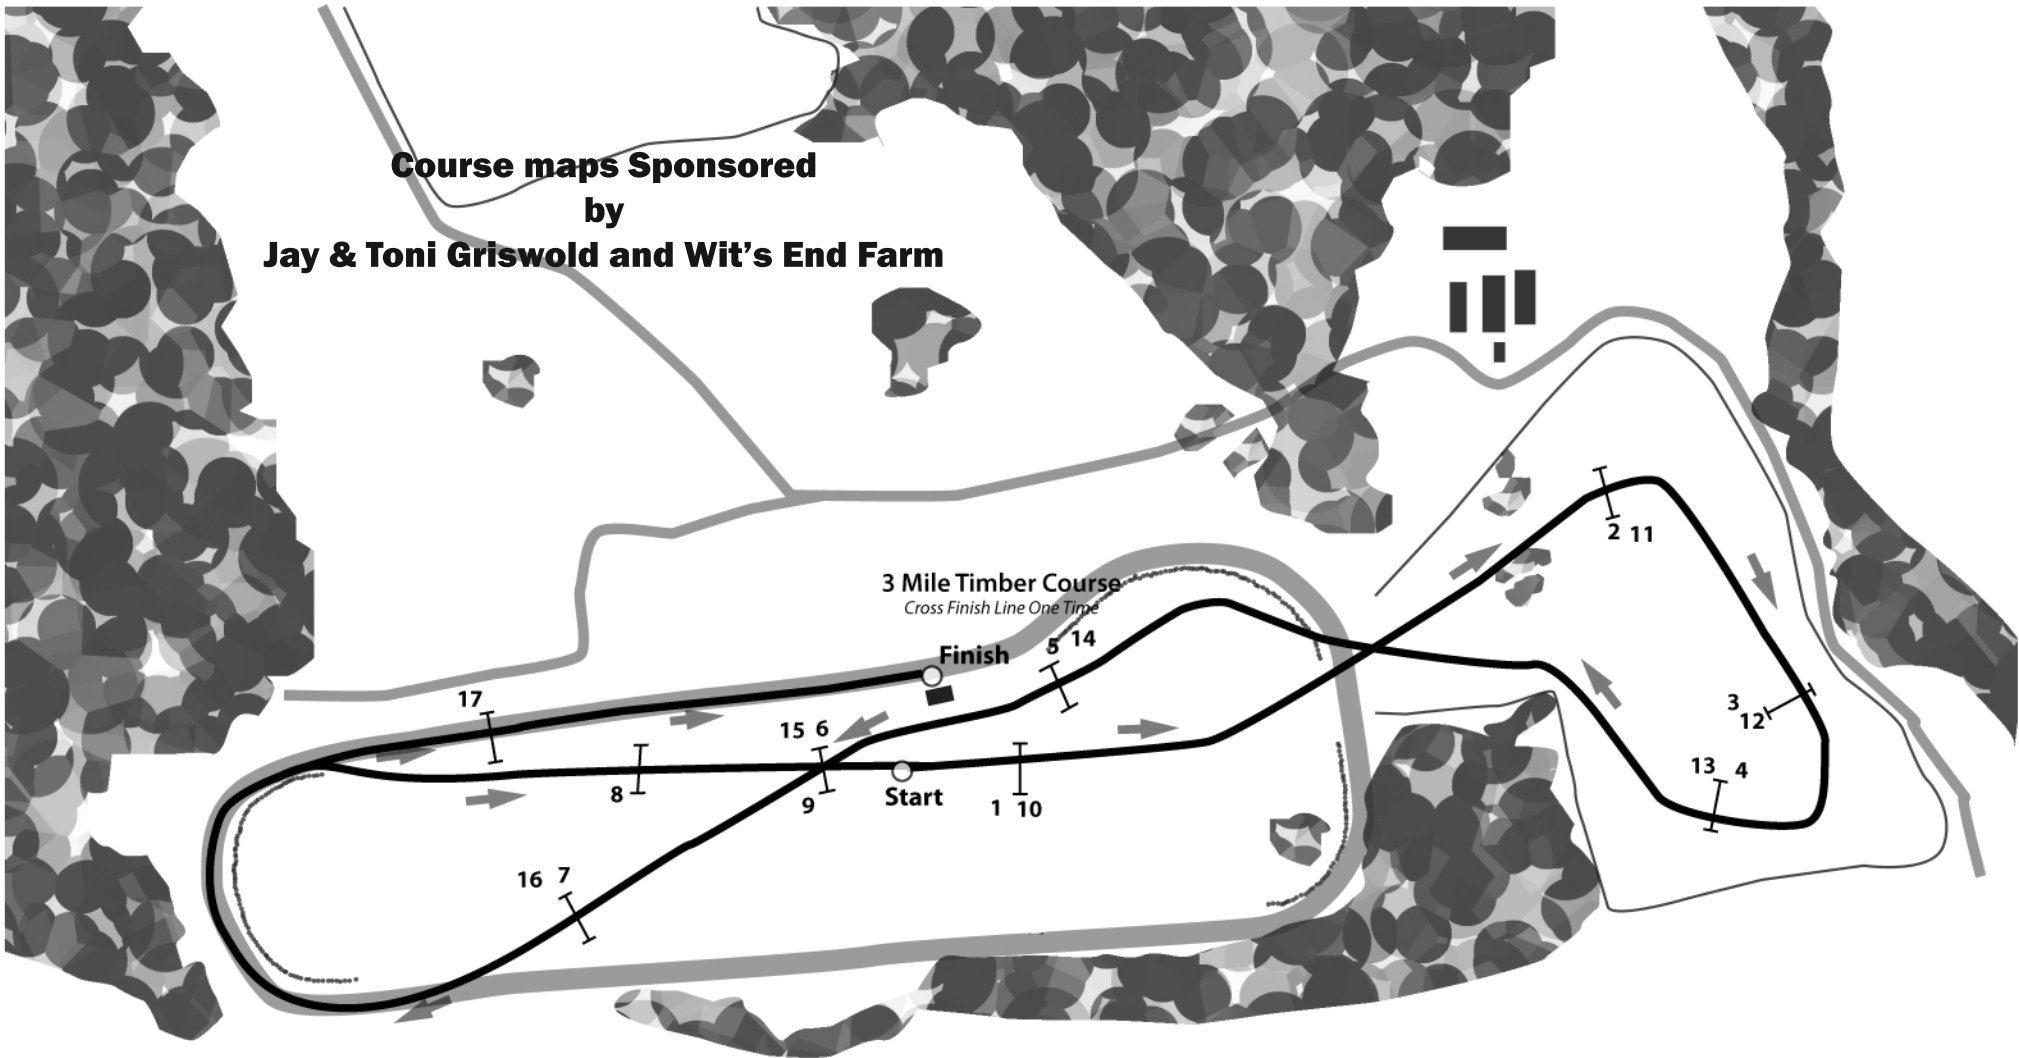

**Course maps Sponsored  
by  
Jay & Toni Griswold and Wit's End Farm**

**3 Mile Timber Course**  
*Cross Finish Line One Time*

**Finish**

**Start**

**The Green Spring Point to Point  
at  
Shawan Downs  
Timber Course Map  
Races 3, 4, 5, 6**

**Course maps Sponsored  
by  
Jay & Toni Griswold and Wit's End Farm**

**Junior Field Master's Chase  
at  
Shawan Downs  
for  
The Green Spring Point to Point**

**FLAGS**  
**WHITE on RIGHT**  
**RED on LEFT**

**Course maps Sponsored  
by  
Jay & Toni Griswold and Wit's End Farm**

Start 1 1/2 miles

Finish

Start 2 miles

**The Green Spring Valley Point to Point  
at  
Shawan Downs  
Flat RaceCourse Map  
Races 7 and 8**