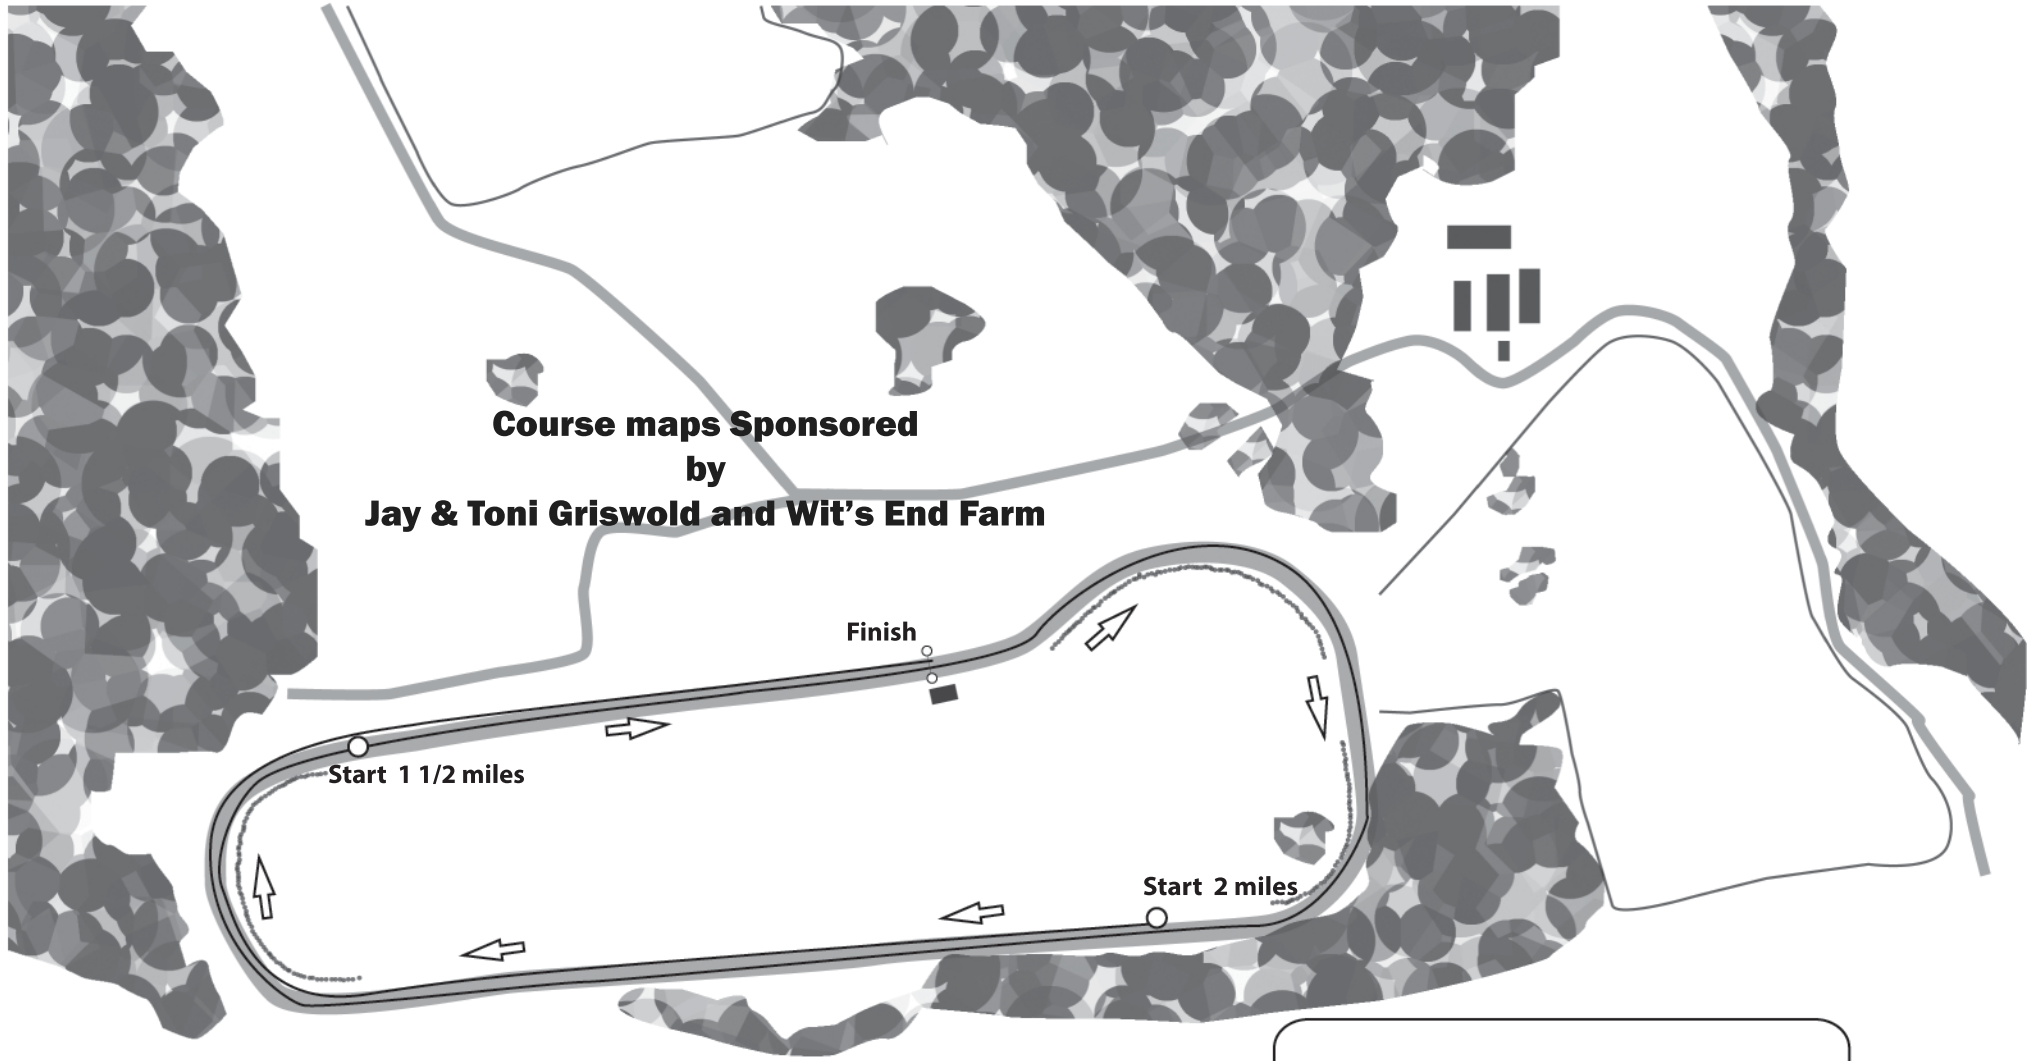

**Course maps Sponsored  
by  
Jay & Toni Griswold and Wit's End Farm**

**3 Mile Timber Course**  
*Cross Finish Line One Time*

**Finish**

**Start**

**The Green Spring Point to Point  
at  
Shawan Downs  
Timber Course Map  
Races 3, 4, 5, 6**

**Course maps Sponsored  
by  
Jay & Toni Griswold and Wit's End Farm**

**Junior Field Master's Chase  
at  
Shawan Downs  
for  
The Green Spring Point to Point**

**FLAGS**  
**WHITE on RIGHT**  
**RED on LEFT**

**Course maps Sponsored  
by  
Jay & Toni Griswold and Wit's End Farm**

Start 1 1/2 miles

Finish

Start 2 miles

**The Green Spring Valley Point to Point  
at  
Shawan Downs  
Flat RaceCourse Map  
Races 7 and 8**